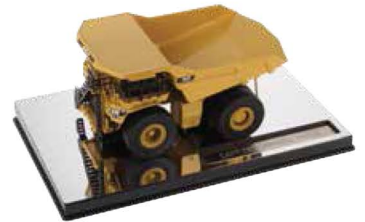

Elite 1:125 items are sold in master packs of 10 models

You may order as "solid packs" (10 pieces of all the same model), or in a convenient "assortment pack" (2 pieces each model). Assortment pack is Item Number 85584.

Distributors of Quality Toys
and Collectible Models.

b2bReplicas
TM

sales@b2bReplicas.com
ph (417) 206-9700
fax (417) 659-9446

www.cat.com / www.caterpillar.com

Diecast Masters Company Limited, a licensee of Caterpillar Inc.